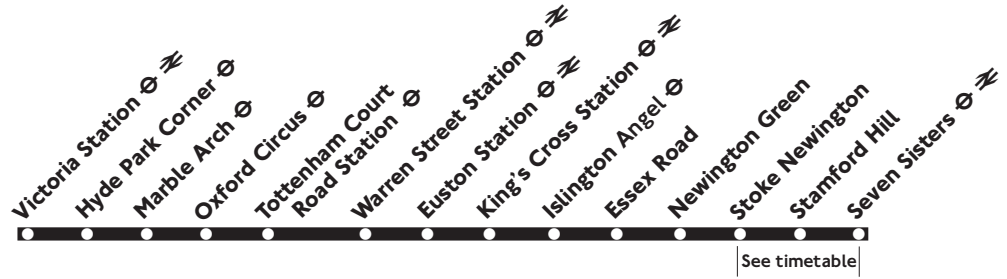

73

Daily

Victoria - King's Cross - Stoke Newington/Seven Sisters

Monday - Friday

Victoria Station	0545	0555		0700		2115		0052
Marble Arch	0552	0600		0707		2122		0059
Oxford Circus	0557	0607		0714		2129		0105
Tottenham Court Road Station	0602	0612	Then	0719	Then	2134	Then	0110
Euston Station	0607	0617	about	0726	about	2141	about	0116
King's Cross Station	0610	0620	every	0730	every	2145	every	0120
Islington Angel	0616	0626	8-10	0737	3-5	2151	7-8	0126
Newington Green	0625	0635	minutes	0748	minutes	2201	minutes	0135
Stoke Newington High Street	0631	0643	until	0757	until	2209	until	0142
Stoke Newington Common	0633	↓		0759		↓		↓
Stamford Hill Broadway*	---	0647		---		2213		0145
Seven Sisters Station	---	0651		---		2217		0148

* - Service to **Seven Sisters**. Runs **0643, 0655, 0707, 0925** then about every 4 to 15 minutes until **1609, 1634, 1800**, then about every 4 to 15 minutes until **2357**, then all journeys until last bus. (Times at **Stoke Newington**)

* - Service from Seven Sisters. All buses until 0731, then every 4 to 10 minutes until 0804, 0958, then every 4 to 15 minutes until 1617, 1637, 1645, 1709, 1840, then about every 5 to 15 minutes until 2336.

Saturday (also Good Friday)

Seven Sisters Station	0453		0703		---	---
Stamford Hill Broadway	0457		0707		---	---
Stoke Newington Common	0501	Then	0711	Then	1840	Then 2400
Newington Green	0509	about	0719	about	1850	about 0008
Islington Angel	0518	every	0728	every	1902	every 0017
King's Cross Station	0522	10	0732	6	1908	7-8 0021
Euston Station Euston Road	0525	minutes	0735	minutes	1913	minutes 0024
Tottenham Court Road Station	0530	until	0740	until	1920	until 0029
Oxford Circus	0534		0744		1926	0033
Marble Arch	0539		0749		1934	0038
Victoria Station	0545		0755		1941	0044